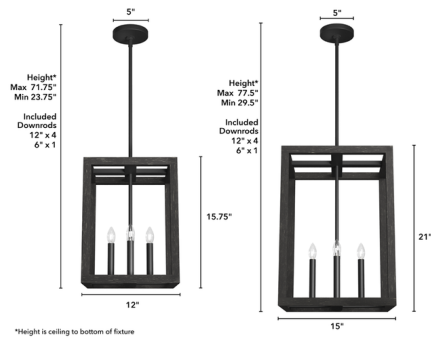

Description

Slim candlesticks are set inside a thick, bold rectangular frame on the Squire Manor Pendant, creating an eye-catching modern rendition of traditional lanterns. Use it to add a contemporary geometric element to a foyer, dining room or kitchen. Note: The 15 inch pendant is only available in Matte Black.

Shown in matte black / dark ash

Specifications

COLOR	Dark Ash
BODY FINISH	Matte Black
WATTAGE	240W
DIMMER	Standard 120V
DIMENSIONS	12"W x 15.75"H x 12"D
BULB NOT INCLUDED	4 x B10/Candelabra (E12)/60W/120V Incandescent
OTHER BULB OPTIONS	4 x B10/Candelabra (E12)/120V LED