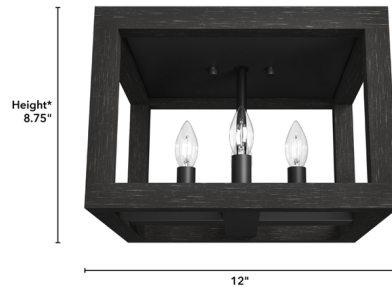

By Hunter Fan

Description

The Squire Manor Ceiling Light features a square frame and bold lines, bringing a strong geometric element to your space. Place it in an entryway or bedroom, or install multiple down a hallway.

Shown in matte black / dark ash

*Height is ceiling to bottom of fixture

Specifications

COLOR	Dark Ash
BODY FINISH	Matte Black
WATTAGE	240W
DIMMER	Standard 120V
DIMENSIONS	12"W x 8.75"H x 12"D
BULB NOT INCLUDED	4 x B10/Candelabra (E12)/60W/120V Incandescent
OTHER BULB OPTIONS	4 x B10/Candelabra (E12)/120V LED