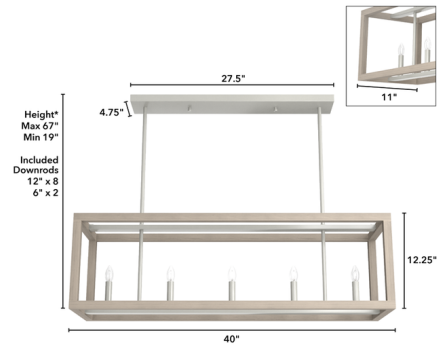

Shown in brushed nickel / bleached wood