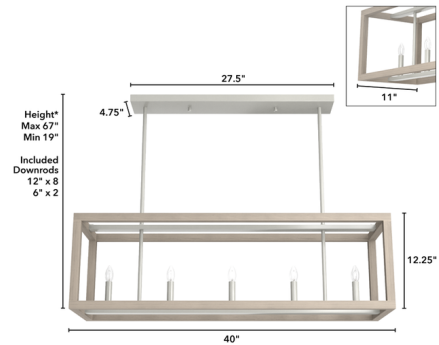

Description

Defined by extra bold lines and a rectangular frame, the Squire Manor Linear Chandelier is sure to make a strong statement. Place it over a dining table or kitchen island as an eye-catching geometric element for the space.

Specifications

COLOR Bleached Wood
BODY FINISH Brushed Nickel
WATTAGE 300W
DIMMER Standard 120V
DIMENSIONS 40"L x 11"W x 12.25"H
BULB NOT INCLUDED 5 x B10/Candelabra (E12)/60W/120V Incandescent
OTHER BULB OPTIONS 5 x B10/Candelabra (E12)/120V LED

Shown in brushed nickel / bleached wood

*Height is ceiling to bottom of fixture

CLICK TO VIEW PRODUCT

Notes: