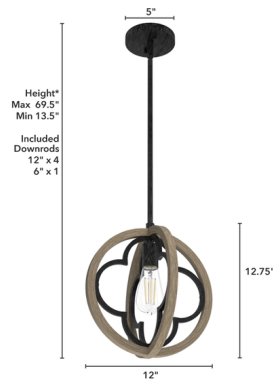

Description

Victorian and European design influences come together in this Gablecrest Convertible Pendant. An elegant quatrefoil design is coupled with distressed finishes, creating a soft, authentic look for French country or farmhouse style spaces. This fixture can be installed as a pendant or semi flush mount to fit the needs for your space.

Shown in rustic iron / french oak

*Height is ceiling to bottom of fixture

Specifications

COLOR	N/A
BODY FINISH	Rustic Iron / French Oak
WATTAGE	60W
DIMMER	Standard 120V
DIMENSIONS	12"W x 12.75"H
BULB NOT INCLUDED	1 x Edison ST-Shape/Medium (E26)/60W/120V Incandescent
OTHER BULB OPTIONS	1 x Edison ST-Shape/Medium (E26)/120V LED