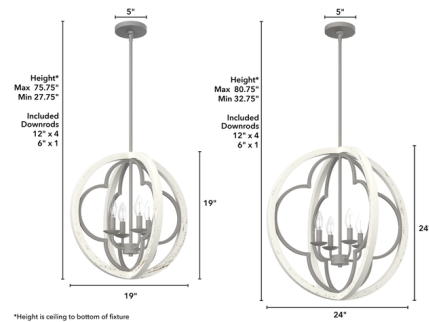

### Description

Victorian and European design influences come together in the elegant Gablecrest Pendant. A quatrefoil design is coupled with distressed finishes, creating a soft, authentic look for French country or farmhouse style spaces. The 19 inch fixture is ETL listed and the 24 inch is UL listed.

### Specifications

COLOR	N/A
BODY FINISH	Painted Concrete / Rustic White
WATTAGE	240W
DIMMER	Standard 120V
DIMENSIONS	19"W x 19"H
BULB NOT INCLUDED	4 x B10/Candelabra (E12)/60W/120V Incandescent
OTHER BULB OPTIONS	4 x B10/Candelabra (E12)/120V LED