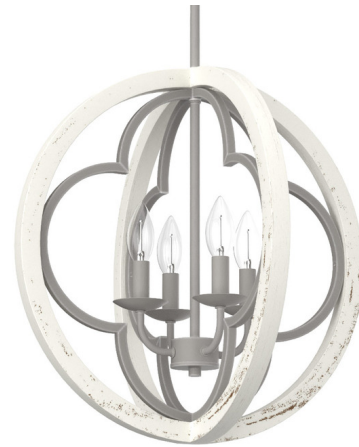

## Gablecrest Pendant By Hunter Fan

### Description

Victorian and European design influences come together in the elegant Gablecrest Pendant. A quatrefoil design is coupled with distressed finishes, creating a soft, authentic look for French country or farmhouse style spaces. The 19 inch fixture is ETL listed and the 24 inch is UL listed.

Shown in painted concrete / rustic white

### Specifications

COLOR	N/A
BODY FINISH	Painted Concrete / Rustic White
WATTAGE	240W
DIMMER	Standard 120V
DIMENSIONS	19"W x 19"H
BULB NOT INCLUDED	4 x B10/Candelabra (E12)/60W/120V Incandescent
OTHER BULB OPTIONS	4 x B10/Candelabra (E12)/120V LED