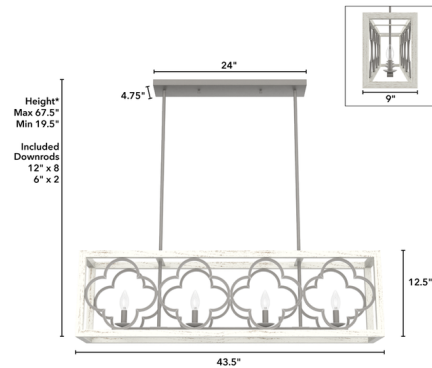

By Hunter Fan

Description

Go vintage chic with the Gablecrest Linear Chandelier. Its quatrefoil design and distressed finish make for an elegant fixture above a dining room table. This piece is perfect for adding warmth and style to rustic and French country inspired spaces.

Specifications

COLOR	N/A
BODY FINISH	Painted Concrete / Rustic White
WATTAGE	240W
DIMMER	Standard 120V
DIMENSIONS	43.5"L x 9"W x 12.5"H
BULB NOT INCLUDED	4 x B10/Candelabra (E12)/60W/120V Incandescent
OTHER BULB OPTIONS	4 x B10/Candelabra (E12)/120V LED

Notes:

Shown in painted concrete / rustic white

*Height is ceiling to bottom of fixture

CLICK TO VIEW PRODUCT