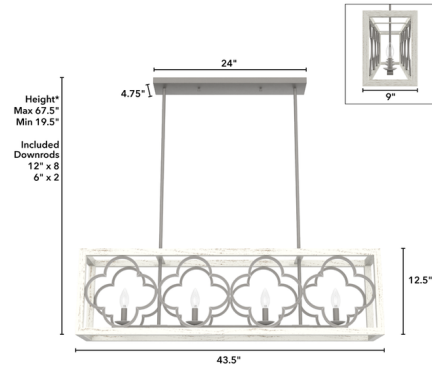

### Specifications

COLOR	N/A
BODY FINISH	Painted Concrete / Rustic White
WATTAGE	240W
DIMMER	Standard 120V
DIMENSIONS	43.5"L x 9"W x 12.5"H
BULB NOT INCLUDED	4 x B10/Candelabra (E12)/60W/120V Incandescent
OTHER BULB OPTIONS	4 x B10/Candelabra (E12)/120V LED

Notes:

Shown in painted concrete / rustic white

\*Height is ceiling to bottom of fixture

CLICK TO VIEW PRODUCT