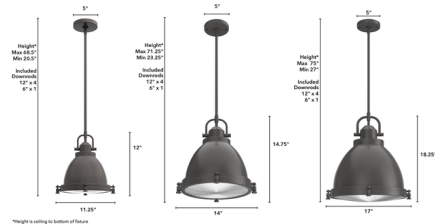

Description

The Bridgemoor Pendant is designed with modern industrial character, featuring a sturdy domed shade and clear prismatic Holophane glass diffuser. It is perfect for industrial or farmhouse settings, or for adding a unique accent to transitional spaces.

Shown in noble bronze / clear

Specifications

COLOR Clear
BODY FINISH Noble Bronze
WATTAGE 60W
DIMMER Standard 120V
DIMENSIONS 11.25"W x 12"H
BULB NOT INCLUDED 1 x A19/Medium (E26)/60W/120V Incandescent
OTHER BULB OPTIONS 1 x A19/Medium (E26)/120V LED