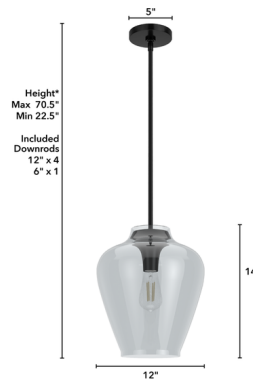

By Hunter Fan

Description

Curved elegantly into a vase shape, the Vidria Pendant is a simple yet stunning piece to suspend over a dining table or in your living room.

Shown in matte black / smoke

*Height is ceiling to bottom of fixture

Specifications

COLOR	Smoke
BODY FINISH	Matte Black
WATTAGE	60W
DIMMER	Standard 120V
DIMENSIONS	12"W x 14"H
BULB NOT INCLUDED	1 x Edison ST-Shape/Medium (E26)/60W/120V Incandescent
OTHER BULB OPTIONS	1 x Edison ST-Shape/Medium (E26)/120V LED