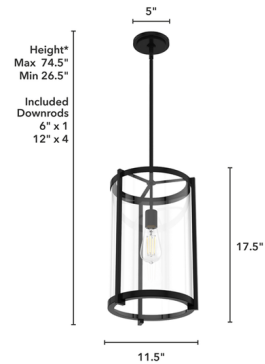

Description

The simple, rounded cage design of the Astwood Pendant features subtle Art Deco detailing and timeless finishes. Use this chic piece individually or in multiples in a foyer, dining room or kitchen.

Shown in matte black / clear

*Height is ceiling to bottom of fixture

Specifications

COLOR	Clear
BODY FINISH	Matte Black
WATTAGE	60W
DIMMER	Standard 120V
DIMENSIONS	11.5"W x 17.5"H
BULB NOT INCLUDED	1 x Edison ST-Shape/Medium (E26)/60W/120V Incandescent
OTHER BULB OPTIONS	1 x Edison ST-Shape/Medium (E26)/120V LED