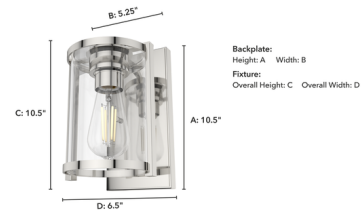

Description

Featuring subtle Art Deco detailing, the Astwood Wall Sconce offers effortless modern style for updating a living room, dining room or bathroom.

Shown in brushed nickel / clear

Specifications

COLOR Clear
BODY FINISH Brushed Nickel
WATTAGE 60W
DIMMER Standard 120V
DIMENSIONS 6.5"W x 10.5"H x 7.5"D
BULB NOT INCLUDED 1 x Edison ST-Shape/Medium (E26)/60W/120V Incandescent
OTHER BULB OPTIONS 1 x Edison ST-Shape/Medium (E26)/120V LED