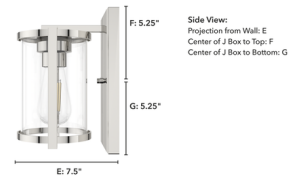

Description

Featuring subtle Art Deco detailing, the Astwood Wall Sconce offers effortless modern style for updating a living room, dining room or bathroom.

Shown in brushed nickel / clear

Specifications

COLOR Clear
BODY FINISH Brushed Nickel
WATTAGE 60W
DIMMER Standard 120V
DIMENSIONS 6.5"W x 10.5"H x 7.5"D
BULB NOT INCLUDED 1 x Edison ST-Shape/Medium (E26)/60W/120V Incandescent
OTHER BULB OPTIONS 1 x Edison ST-Shape/Medium (E26)/120V LED