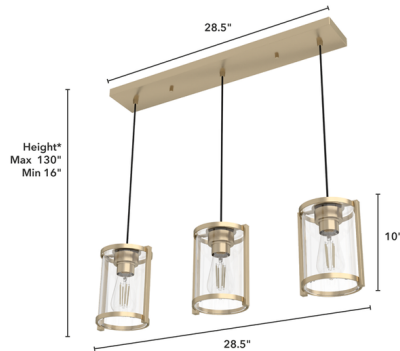

By Hunter Fan

Description

The simple, rounded cage design of the Astwood Linear Pendant features subtle Art Deco detailing and timeless finishes. Vary the heights of each light to create your own unique look. This stylish pendant is perfect over a dining table or kitchen island.

Shown in brushed nickel / clear

*Height is ceiling to bottom of fixture

Specifications

COLOR Clear
BODY FINISH Brushed Nickel
WATTAGE 180W
DIMMER Standard 120V
DIMENSIONS 28.5\"L x 10\"H
BULB NOT INCLUDED 3 x Edison ST-Shape/Medium (E26)/60W/120V Incandescent
OTHER BULB OPTIONS 3 x Edison ST-Shape/Medium (E26)/120V LED