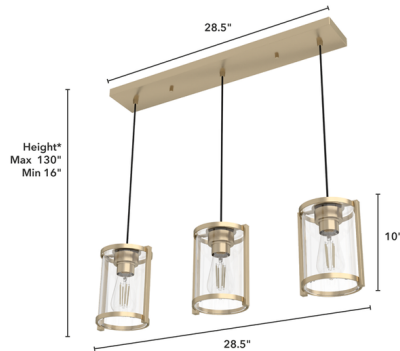

## Astwood Linear Pendant

By Hunter Fan

### Description

The simple, rounded cage design of the Astwood Linear Pendant features subtle Art Deco detailing and timeless finishes. Vary the heights of each light to create your own unique look. This stylish pendant is perfect over a dining table or kitchen island.

Shown in brushed nickel / clear

\*Height is ceiling to bottom of fixture

### Specifications

COLOR . . . . . Clear  
BODY FINISH . . . . . Brushed Nickel  
WATTAGE . . . . . 180W  
DIMMER . . . . . Standard 120V  
DIMENSIONS . . . . . 28.5\"/>

CLICK TO VIEW PRODUCT

Notes: