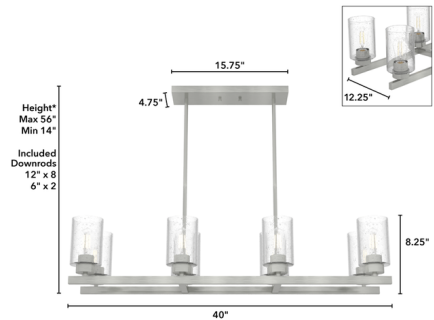

Description

The Hartland Linear Chandelier offers a revised classic look with its seeded glass shades and clean linear frame. The bubbles in the glass sparkle as light shines through, creating a welcoming atmosphere in your dining room or kitchen.

Specifications

COLOR Clear Seeded
BODY FINISH Brushed Nickel
WATTAGE 480W
DIMMER Standard 120V
DIMENSIONS 40"L x 12.25"W x 8.25"H
BULB NOT INCLUDED 8 x Edison ST-Shape/Medium (E26)/60W/120V Incandescent
OTHER BULB OPTIONS 8 x Edison ST-Shape/Medium (E26)/120V LED

Shown in brushed nickel / clear seeded

*Height is ceiling to bottom of fixture

CLICK TO VIEW PRODUCT

Notes: