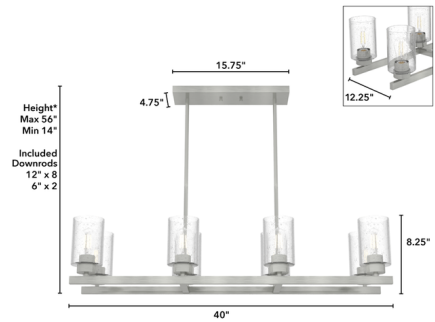

Specifications

COLOR Clear Seeded
BODY FINISH Brushed Nickel
WATTAGE 480W
DIMMER Standard 120V
DIMENSIONS 40"L x 12.25"W x 8.25"H
BULB NOT INCLUDED 8 x Edison ST-Shape/Medium (E26)/60W/120V Incandescent
OTHER BULB OPTIONS 8 x Edison ST-Shape/Medium (E26)/120V LED

Shown in brushed nickel / clear seeded

*Height is ceiling to bottom of fixture

CLICK TO VIEW PRODUCT

Notes: