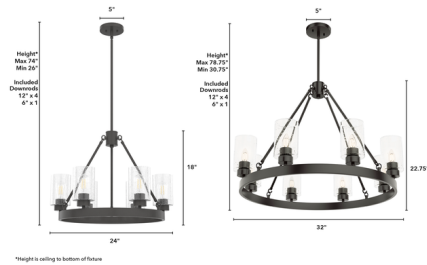

By Hunter Fan

Description

The Hartland Chandelier offers a revised classic look with its seeded glass shades and simplified wheel silhouette. The glass sparkles as light shines through the bubbles, creating a welcoming atmosphere in entryways, dining rooms and living rooms. Note: The Matte Silver finish is only available for the 32 inch chandelier.

Shown in noble bronze / clear seeded

Specifications

COLOR	Clear Seeded
BODY FINISH	Noble Bronze
WATTAGE	360W
DIMMER	Standard 120V
DIMENSIONS	24"W x 18"H
BULB NOT INCLUDED	6 x Edison ST-Shape/Medium (E26)/60W/120V Incandescent
OTHER BULB OPTIONS	6 x B10/Medium (E26)/120V Incandescent 6 x B10/Medium (E26)/120V LED 6 x Edison ST-Shape/Medium (E26)/120V LED