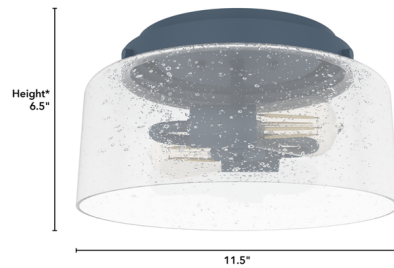

Description

The Hartland Ceiling Light features clear seeded glass that sparkles when lit and adds a classic look to your space. Use it to light a hallway or entry, or indoor damp spaces such as bathrooms.

Shown in indigo blue / clear seeded

*Height is ceiling to bottom of fixture

Specifications

COLOR	Clear Seeded
BODY FINISH	Indigo Blue
WATTAGE	120W
DIMMER	Standard 120V
DIMENSIONS	11.5"W x 6.5"H
BULB NOT INCLUDED	2 x Edison ST-Shape/Medium (E26)/60W/120V Incandescent
OTHER BULB OPTIONS	2 x B10/Medium (E26)/120V Incandescent 2 x B10/Medium (E26)/120V LED 2 x Edison ST-Shape/Medium (E26)/120V LED