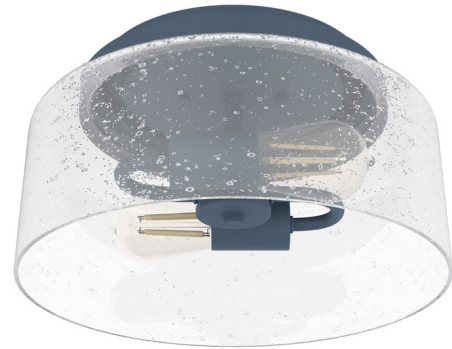

Lightology

lightology.com
866-954-4489
04-25-26

Project: _____

Company: _____

Location: _____ Fixture Type: _____

SPEC #: **HUN1112165**

Approved On: _____ Approved By: _____

Hartland Ceiling Light By Hunter Fan

Description

The Hartland Ceiling Light features clear seeded glass that sparkles when lit and adds a classic look to your space. Use it to light a hallway or entry, or indoor damp spaces such as bathrooms.

Shown in indigo blue / clear seeded

*Height is ceiling to bottom of fixture

Specifications

COLOR	Clear Seeded
BODY FINISH	Indigo Blue
WATTAGE	120W
DIMMER	Standard 120V
DIMENSIONS	11.5"W x 6.5"H
BULB NOT INCLUDED	2 x Edison ST-Shape/Medium (E26)/60W/120V Incandescent
OTHER BULB OPTIONS	2 x B10/Medium (E26)/120V Incandescent 2 x B10/Medium (E26)/120V LED 2 x Edison ST-Shape/Medium (E26)/120V LED