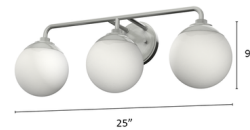

Lightology

lightology.com
866-954-4489
04-25-26

Project: _____

Company: _____

Location: _____ Fixture Type: _____

SPEC #: **HUN1112170**

Approved On: _____ Approved By: _____

Hepburn Bathroom Vanity Light By Hunter Fan

Description

The Hepburn Bathroom Vanity Light blends the grandness of 1920s theaters with the geometric forms of mid-century modern design. The simple frame lets the cased white glass globes take center stage as they light up your bathroom with vintage style.

Shown in brushed nickel / white

Specifications

COLOR	White
BODY FINISH	Brushed Nickel
WATTAGE	120W
DIMMER	Standard 120V
DIMENSIONS	18"W x 9"H x 8"D
BULB NOT INCLUDED	2 x A19/Medium (E26)/60W/120V Incandescent
OTHER BULB OPTIONS	2 x A19/Medium (E26)/120V LED

CLICK TO VIEW PRODUCT

Notes: