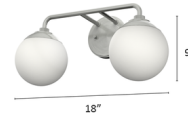

Lightology

lightology.com
866-954-4489
04-25-26

Project: _____

Company: _____

Location: _____ Fixture Type: _____

SPEC #: **HUN1112170**

Approved On: _____ Approved By: _____

Hepburn Bathroom Vanity Light By Hunter Fan

Description

The Hepburn Bathroom Vanity Light blends the grandness of 1920s theaters with the geometric forms of mid-century modern design. The simple frame lets the cased white glass globes take center stage as they light up your bathroom with vintage style.

Shown in brushed nickel / white

Specifications

COLOR	White
BODY FINISH	Brushed Nickel
WATTAGE	120W
DIMMER	Standard 120V
DIMENSIONS	18"W x 9"H x 8"D
BULB NOT INCLUDED	2 x A19/Medium (E26)/60W/120V Incandescent
OTHER BULB OPTIONS	2 x A19/Medium (E26)/120V LED

CLICK TO VIEW PRODUCT

Notes: