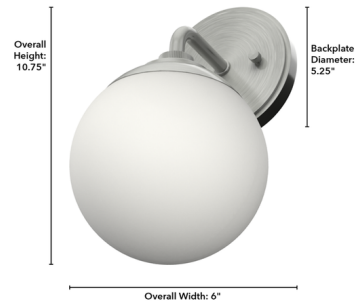

Description

Add a touch of Hollywood glam to your space with the Hepburn Wall Sconce, inspired by the grandness of 1920s theaters. Its cased white glass globe emits a soft light perfect for indoor spaces including hallways, living rooms, and bathrooms.

Shown in brushed nickel / white

Specifications

| | |
|--------------------|--|
| COLOR | White |
| BODY FINISH | Brushed Nickel |
| WATTAGE | 60W |
| DIMMER | Standard 120V |
| DIMENSIONS | 6"W x 10.75"H x 7"D |
| BULB NOT INCLUDED | 1 x A19/Medium (E26)/60W/120V Incandescent |
| OTHER BULB OPTIONS | 1 x A19/Medium (E26)/120V LED |