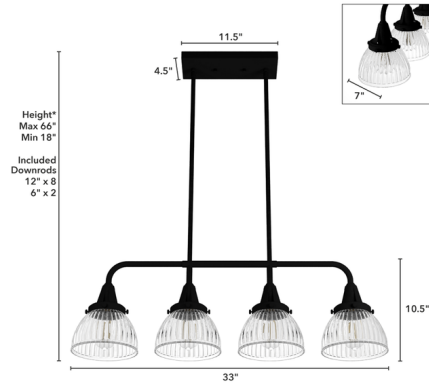

Shown in natural iron / clear

Specifications

COLOR	Clear
BODY FINISH	Natural Iron
WATTAGE	240W
DIMMER	Standard 120V
DIMENSIONS	33"L x 7"W x 10.5"H
BULB NOT INCLUDED	4 x Edison ST-Shape/Medium (E26)/60W/120V Incandescent
OTHER BULB OPTIONS	4 x Edison ST-Shape/Medium (E26)/120V LED

CLICK TO VIEW PRODUCT

Notes: