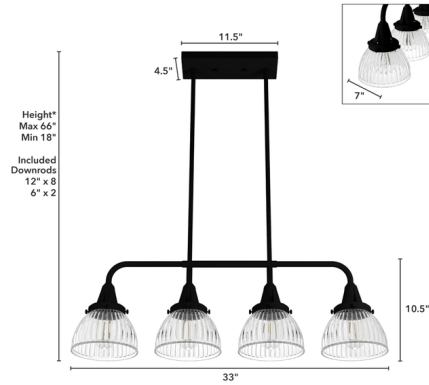

Shown in natural iron / clear

Specifications

COLOR	Clear
BODY FINISH	Natural Iron
WATTAGE	240W
DIMMER	Standard 120V
DIMENSIONS	33"L x 7"W x 10.5"H
BULB NOT INCLUDED	4 x Edison ST-Shape/Medium (E26)/60W/120V Incandescent
OTHER BULB OPTIONS	4 x Edison ST-Shape/Medium (E26)/120V LED

CLICK TO VIEW PRODUCT

Notes: