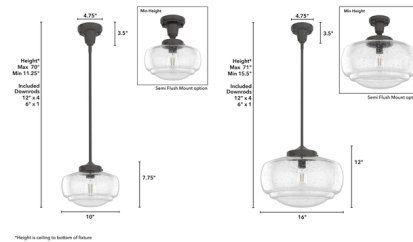

Description

Bring back the charm of vintage schoolhouse lights with the Saddle Creek Convertible Pendant. Its distinctly shaped shade, available in clear seeded glass or cased white glass, immediately recalls the fixtures of yesteryear and creates a cozy atmosphere. This versatile light can be installed as a pendant or semi-flush ceiling mount.

Shown in noble bronze / clear seeded

Specifications

COLOR Clear Seeded
 BODY FINISH Noble Bronze
 WATTAGE 60W
 DIMMER Standard 120V
 DIMENSIONS 10"W x 7.75"H
 BULB NOT INCLUDED 1 x Edison ST-Shape/Medium (E26)/60W/120V Incandescent
 OTHER BULB OPTIONS 1 x Edison ST-Shape/Medium (E26)/120V LED