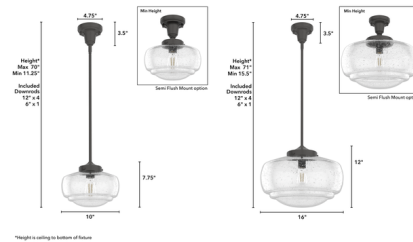

Description

Bring back the charm of vintage schoolhouse lights with the Saddle Creek Convertible Pendant. Its distinctly shaped shade, available in clear seeded glass or cased white glass, immediately recalls the fixtures of yesteryear and creates a cozy atmosphere. This versatile light can be installed as a pendant or semi-flush ceiling mount.

Shown in noble bronze / white

Specifications

COLOR White
 BODY FINISH Noble Bronze
 WATTAGE 60W
 DIMMER Standard 120V
 DIMENSIONS 10"W x 7.75"H
 BULB NOT INCLUDED 1 x Edison ST-Shape/Medium (E26)/60W/120V Incandescent
 OTHER BULB OPTIONS 1 x Edison ST-Shape/Medium (E26)/120V LED