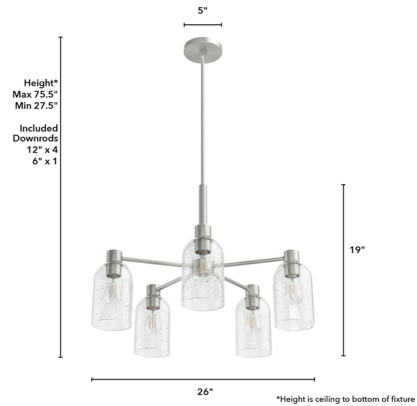

### Specifications

COLOR	N/A
BODY FINISH	Brushed Nickel / Seeded
WATTAGE	300W
DIMMER	Standard 120V
DIMENSIONS	26"W x 19"H
BULB NOT INCLUDED	5 x Edison ST-Shape/Medium (E26)/60W/120V Incandescent
OTHER BULB OPTIONS	5 x Edison ST-Shape/Medium (E26)/120V LED