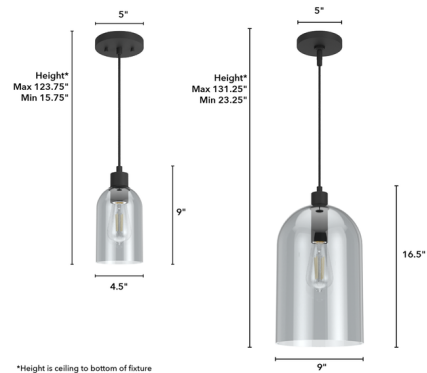

By Hunter Fan

Description

The Lochemeade Pendant offers a clean, modern aesthetic with its simple domed shade. Choose seeded glass for a touch of the traditional, or go with smoked for a darker tone. This pendant can be used as a single suspension, or multiple can be hung at varying heights over a coffee table or dining area for a dynamic look.

Shown in natural iron / smoked

Specifications

COLOR	N/A
BODY FINISH	Natural Iron / Smoked
WATTAGE	60W
DIMMER	Standard 120V
DIMENSIONS	4.5"W x 9"H
BULB NOT INCLUDED	1 x Edison ST-Shape/Medium (E26)/60W/120V Incandescent
OTHER BULB OPTIONS	1 x Edison ST-Shape/Medium (E26)/120V LED