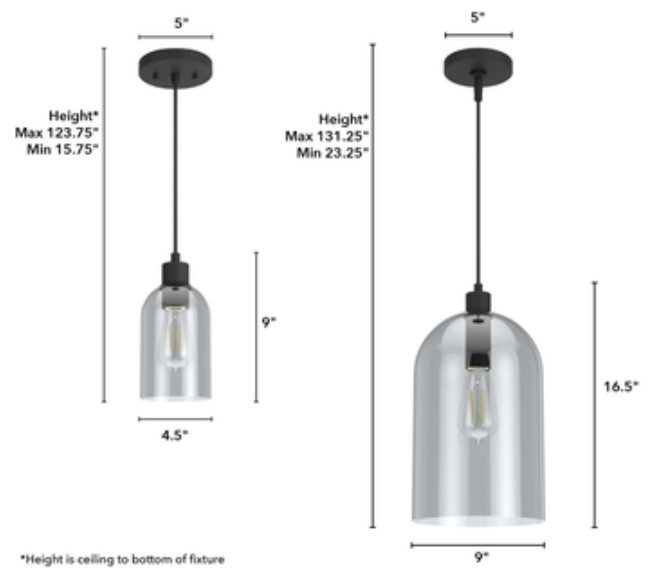

COMPANY

PROJECT

FIXTURE TYPE

APPROVED BY

DATE