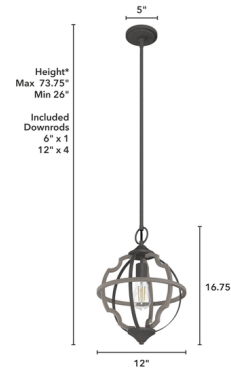

Description

A rustic frame and iron detailing come together to form a unique globe silhouette for the Stone Creek 12 Inch Pendant. Suitable for a variety of spaces from farmhouse-style homes to modern indoor spaces, this pendant can be installed alone or as a series to light larger areas.

Shown in noble bronze / white washed oak

*Height is ceiling to bottom of fixture

Specifications

COLOR	N/A
BODY FINISH	Noble Bronze / White Washed Oak
WATTAGE	60W
DIMMER	Standard 120V
DIMENSIONS	12"W x 16.75"H
BULB NOT INCLUDED	1 x Edison ST-Shape/Medium (E26)/60W/120V Incandescent
OTHER BULB OPTIONS	1 x Edison ST-Shape/Medium (E26)/120V LED