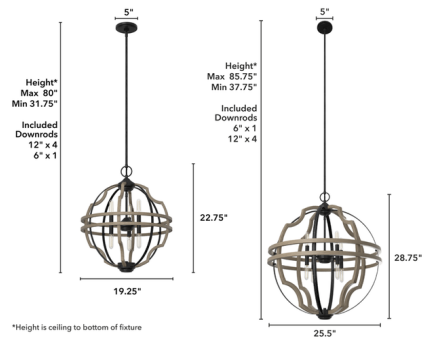

### Specifications

COLOR	N/A
BODY FINISH	Rustic Iron / French Oak
WATTAGE	360W
DIMMER	Standard 120V
DIMENSIONS	19.25"W x 22.75"H
BULB NOT INCLUDED	6 x T6/Candelabra (E12)/60W/120V Incandescent
OTHER BULB OPTIONS	6 x T6/Candelabra (E12)/120V LED