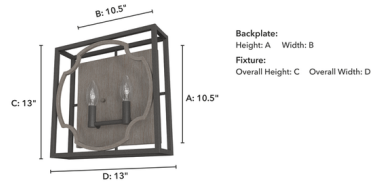

Description

The Stone Creek Wall Sconce is a fresh, rustic-style fixture designed with thoughtful details and offering pleasant ambient lighting for your space. Place it on either side of a bed or fireplace, or install it in a bathroom to create a charming atmosphere.

Shown in noble bronze / white washed oak

Specifications

COLOR	N/A
BODY FINISH	Noble Bronze / White Washed Oak
WATTAGE	120W
DIMMER	Standard 120V
DIMENSIONS	13"W x 13"H x 3.75"D
BULB NOT INCLUDED	2 x B10/Candelabra (E12)/60W/120V Incandescent
OTHER BULB OPTIONS	2 x B10/Candelabra (E12)/120V LED