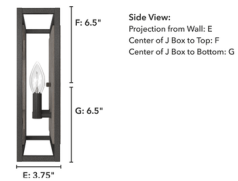

Description

The Stone Creek Wall Sconce is a fresh, rustic-style fixture designed with thoughtful details and offering pleasant ambient lighting for your space. Place it on either side of a bed or fireplace, or install it in a bathroom to create a charming atmosphere.

Shown in noble bronze / white washed oak

Specifications

COLOR	N/A
BODY FINISH	Noble Bronze / White Washed Oak
WATTAGE	120W
DIMMER	Standard 120V
DIMENSIONS	13"W x 13"H x 3.75"D
BULB NOT INCLUDED	2 x B10/Candelabra (E12)/60W/120V Incandescent
OTHER BULB OPTIONS	2 x B10/Candelabra (E12)/120V LED