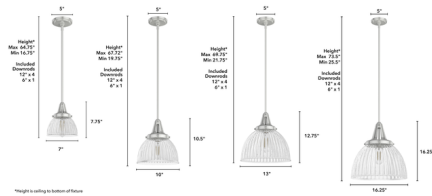

Description

The Cypress Grove Pendant combines a simple profile with an elegantly fluted glass shade for an updated classic look. Hang it individually or install multiple in a row or cluster to light larger spaces.

Shown in natural iron / clear

Specifications

COLOR Clear
 BODY FINISH Natural Iron
 WATTAGE 60W
 DIMMER Standard 120V
 DIMENSIONS 7"W x 7.75"H
 BULB NOT INCLUDED 1 x Edison ST-Shape/Medium (E26)/60W/120V Incandescent
 OTHER BULB OPTIONS 1 x Edison ST-Shape/Medium (E26)/120V LED