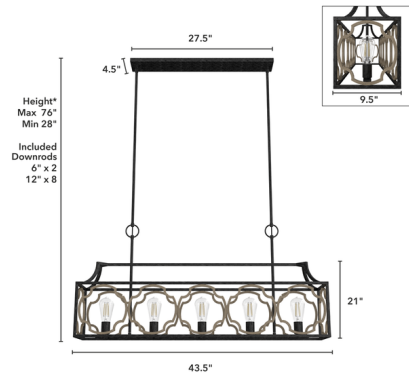

### Specifications

COLOR . . . . . N/A  
BODY FINISH . . . . . Rustic Iron / French Oak  
WATTAGE . . . . . 300W  
DIMMER . . . . . Standard 120V  
DIMENSIONS . . . . . 43.5"L x 9.5"W x 21"H  
BULB NOT INCLUDED 5 x Edison ST-Shape/Medium (E26)/60W/120V Incandescent  
OTHER BULB OPTIONS . . . . . 5 x Edison ST-Shape/Medium (E26)/120V LED

Shown in rustic iron / french oak

\*Height is ceiling to bottom of fixture

CLICK TO VIEW PRODUCT

Notes: