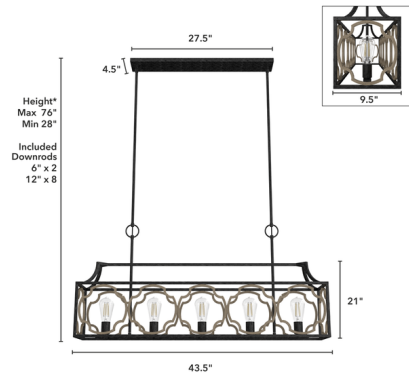

Specifications

COLOR N/A
BODY FINISH Rustic Iron / French Oak
WATTAGE 300W
DIMMER Standard 120V
DIMENSIONS 43.5"L x 9.5"W x 21"H
BULB NOT INCLUDED 5 x Edison ST-Shape/Medium (E26)/60W/120V Incandescent
OTHER BULB OPTIONS 5 x Edison ST-Shape/Medium (E26)/120V LED

Shown in rustic iron / french oak

*Height is ceiling to bottom of fixture

CLICK TO VIEW PRODUCT

Notes: