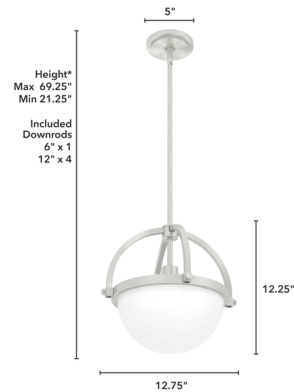

## Wedgefield Pendant

By Hunter Fan

### Description

The Wedgefield Pendant updates the conventional globe pendant with a modern makeover. While the bottom half is classic frosted cased white glass, the top half has been opened up for an airy feel. Curved metal arms complete the sphere, creating a unique look that enhances your kitchen or dining room decor.

Shown in brushed nickel / frosted

### Specifications

COLOR	Frosted
BODY FINISH	Brushed Nickel
WATTAGE	60W
DIMMER	Standard 120V
DIMENSIONS	12.75"W x 12.25"H
BULB NOT INCLUDED	1 x Edison ST-Shape/Medium (E26)/60W/120V Incandescent
OTHER BULB OPTIONS	1 x Edison ST-Shape/Medium (E26)/120V LED