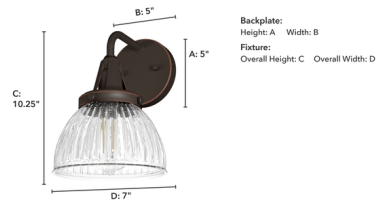

### Description

The Cypress Grove Wall Sconce combines clean lines with an elegantly fluted glass shade for an updated classic look. Place it in hallways or living rooms, or use it on either side of a bathroom mirror.

### Specifications

COLOR	Clear
BODY FINISH	Onyx Bengal
WATTAGE	60W
DIMMER	Standard 120V
DIMENSIONS	7"W x 10.25"H x 8.25"D
BULB NOT INCLUDED	1 x Edison ST-Shape/Medium (E26)/60W/120V Incandescent
OTHER BULB OPTIONS	1 x Edison ST-Shape/Medium (E26)/120V LED