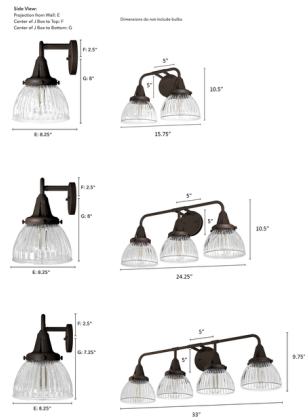

Description

The Cypress Grove Bathroom Vanity Light combines an industrial style frame with elegant fluted glass shades for a unique look that elevates your bathroom or powder room.

Shown in onyx bengal / clear

Specifications

COLOR Clear
 BODY FINISH Onyx Bengal
 WATTAGE 120W
 DIMMER Standard 120V
 DIMENSIONS 15.75"W x 10.5"H x 8.25"D
 BULB NOT INCLUDED 2 x Edison ST-Shape/Medium (E26)/60W/120V Incandescent
 OTHER BULB OPTIONS 2 x Edison ST-Shape/Medium (E26)/120V LED