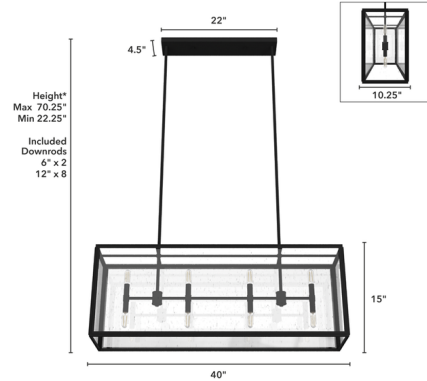

Shown in natural iron / clear seeded

*Height is ceiling to bottom of fixture

CLICK TO VIEW PRODUCT

Notes: