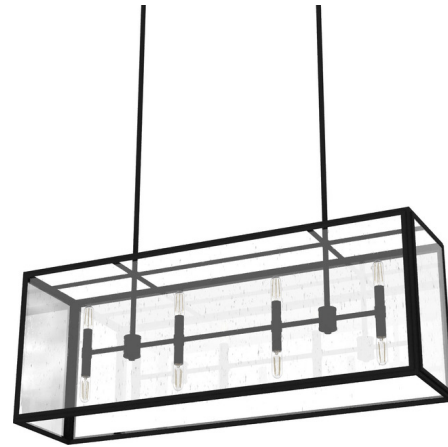

Lightology

lightology.com
866-954-4489
07-07-26

Project: _____

Company: _____

Location: _____ Fixture Type: _____

SPEC #: **HUN1112251**

Approved On: _____ Approved By: _____

Felippe Linear Chandelier By Hunter Fan

Description

The Felipe Linear Chandelier combines modern clean lines with traditional-style clear seeded glass for a casual look that complements a range of design styles. It creates a warm, charming ambiance suspended over your kitchen counter or dining table.

Specifications

COLOR	Clear Seeded
BODY FINISH	Natural Iron
WATTAGE	480W
DIMMER	Standard 120V
DIMENSIONS	40"L x 10.25"W x 15"H
BULB NOT INCLUDED	8 x T6/Candelabra (E12)/60W/120V Incandescent
OTHER BULB OPTIONS	8 x T6/Candelabra (E12)/120V LED