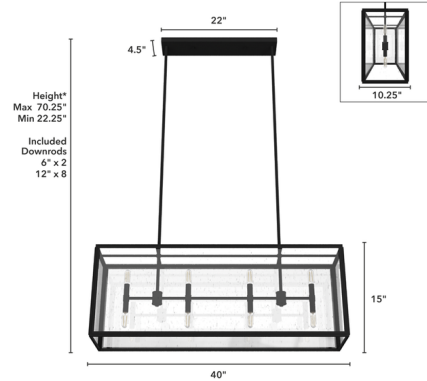

Description

The Felipe Linear Chandelier combines modern clean lines with traditional-style clear seeded glass for a casual look that complements a range of design styles. It creates a warm, charming ambiance suspended over your kitchen counter or dining table.

Specifications

COLOR Clear Seeded
BODY FINISH Natural Iron
WATTAGE 480W
DIMMER Standard 120V
DIMENSIONS 40"L x 10.25"W x 15"H
BULB NOT INCLUDED 8 x T6/Candelabra (E12)/60W/120V Incandescent
OTHER BULB OPTIONS 8 x T6/Candelabra (E12)/120V LED

Shown in natural iron / clear seeded

*Height is ceiling to bottom of fixture

CLICK TO VIEW PRODUCT

Notes: