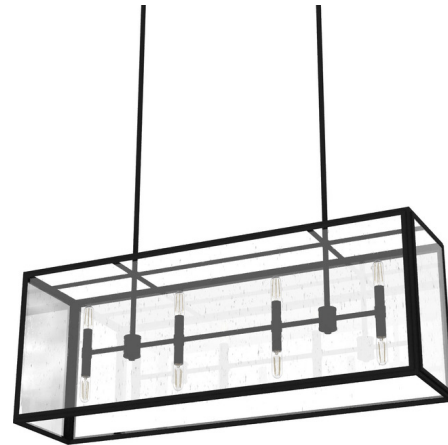

Lightology

lightology.com
866-954-4489
04-25-26

Project: _____

Company: _____

Location: _____ Fixture Type: _____

SPEC #: **HUN1112251**

Approved On: _____ Approved By: _____

Felippe Linear Chandelier By Hunter Fan

Description

The Felipe Linear Chandelier combines modern clean lines with traditional-style clear seeded glass for a casual look that complements a range of design styles. It creates a warm, charming ambiance suspended over your kitchen counter or dining table.

Specifications

COLOR Clear Seeded
BODY FINISH Natural Iron
WATTAGE 480W
DIMMER Standard 120V
DIMENSIONS 40"L x 10.25"W x 15"H
BULB NOT INCLUDED 8 x T6/Candelabra (E12)/60W/120V Incandescent
OTHER BULB OPTIONS 8 x T6/Candelabra (E12)/120V LED

Shown in natural iron / clear seeded

*Height is ceiling to bottom of fixture

CLICK TO VIEW PRODUCT

Notes: