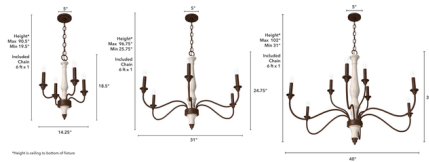

Lightology

lightology.com
866-954-4489
04-25-26

Project: _____

Company: _____

Location: _____ Fixture Type: _____

SPEC #: **HUN1112254**

Approved On: _____ Approved By: _____

Teren Chandelier By Hunter Fan

Description

Inspired by French country style, the Teren Chandelier brings casual elegance to your space with its spindle form and wood-inspired finishes. Use it for ambient lighting in bedrooms, dining rooms and other indoor settings.

Shown in distressed white / textured rust

Specifications

COLOR N/A
BODY FINISH Distressed White / Textured Rust
WATTAGE 360W
DIMMER Standard 120V
DIMENSIONS 31"W x 24.75"H
BULB NOT INCLUDED 6 x B10/Candelabra (E12)/60W/120V Incandescent
OTHER BULB OPTIONS 6 x B10/Candelabra (E12)/120V LED