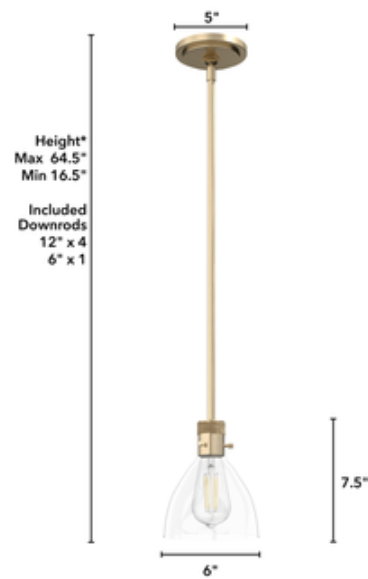

BRAND

Hunter Fan

DESCRIPTION

Designed with vintage elements and industrial-style detailing, the Van Nuys Mini Pendant introduces a retro feel to any space. Hang a pair in a bedroom for use as bedside lamps, or cluster several together to illuminate a dining area.

Shown in: Alturas Gold / Clear

SHADE COLOR	Clear
BODY FINISH	Alturas Gold
WATTAGE	60W
DIMMER	Standard 120V
DIMENSIONS	6"W x 7.5"H
BULB NOT INCLUDED	
LAMP	1 x Edison ST-Shape/Medium (E26)/60W/120V Incandescent 1 x Edison ST-Shape/Medium (E26)/120V LED

SPEC #

HUN1112267

*Height is ceiling to bottom of fixture

COMPANY

PROJECT

FIXTURE TYPE

APPROVED BY

DATE