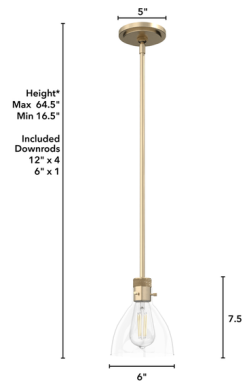

Description

Designed with vintage elements and industrial-style detailing, the Van Nuys Mini Pendant introduces a retro feel to any space. Hang a pair in a bedroom for use as bedside lamps, or cluster several together to illuminate a dining area.

Shown in alturas gold / clear

*Height is ceiling to bottom of fixture

Specifications

COLOR	Clear
BODY FINISH	Alturas Gold
WATTAGE	60W
DIMMER	Standard 120V
DIMENSIONS	6"W x 7.5"H
BULB NOT INCLUDED	1 x Edison ST-Shape/Medium (E26)/60W/120V Incandescent
OTHER BULB OPTIONS	1 x Edison ST-Shape/Medium (E26)/120V LED