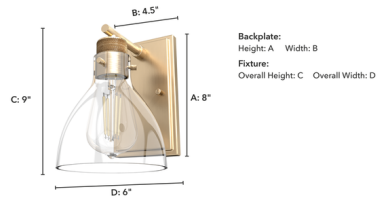

### Specifications

COLOR . . . . . Clear  
BODY FINISH . . . . . Alturas Gold  
WATTAGE . . . . . 60W  
DIMMER . . . . . Standard 120V  
DIMENSIONS . . . . . 6"W x 9"H x 7.5"D  
BULB NOT INCLUDED 1 x Edison ST-Shape/Medium (E26)/60W/120V Incandescent  
OTHER BULB OPTIONS . . . . . 1 x Edison ST-Shape/Medium (E26)/120V LED