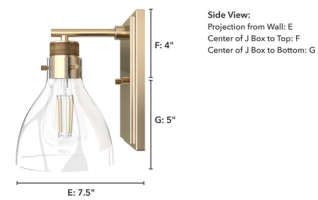

### Description

The Van Nuys Wall Sconce is rich in industrial details, from the knurling at the bulb base to the protruding screws. This sconce works well in a range of settings from modern urban living rooms to retro-style bathrooms.

Shown in alturas gold / clear

### Specifications

COLOR . . . . . Clear  
BODY FINISH . . . . . Alturas Gold  
WATTAGE . . . . . 60W  
DIMMER . . . . . Standard 120V  
DIMENSIONS . . . . . 6"W x 9"H x 7.5"D  
BULB NOT INCLUDED 1 x Edison ST-Shape/Medium (E26)/60W/120V Incandescent  
OTHER BULB OPTIONS . . . . . 1 x Edison ST-Shape/Medium (E26)/120V LED