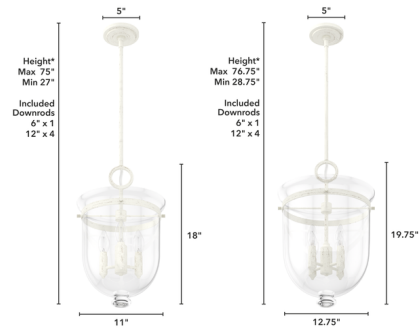

Lightology

lightology.com
866-954-4489
04-25-26

Project: _____

Company: _____

Location: _____ Fixture Type: _____

SPEC #: **HUN1112286**

Approved On: _____ Approved By: _____

Belltown Pendant By Hunter Fan

Description

With a candelabra light cluster set in a classic bell-shaped glass shade, the Belltown Pendant brings timeless style to your space. Hang it in your dining room or kitchen, or use a pair as bedside lights.

Shown in rustic white / clear

*Height is ceiling to bottom of fixture

Specifications

COLOR	Clear
BODY FINISH	Rustic White
WATTAGE	180W
DIMMER	Standard 120V
DIMENSIONS	11"W x 18"H
BULB NOT INCLUDED	3 x B10/Candelabra (E12)/60W/120V Incandescent
OTHER BULB OPTIONS	3 x B10/Candelabra (E12)/120V LED