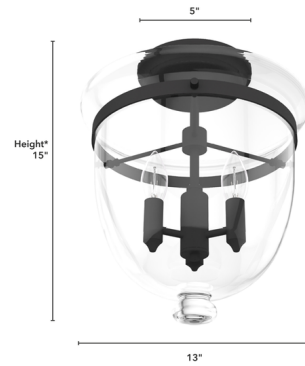

Description

With a clear bell-shaped glass shade and classic candelabra light cluster inside, the Belltown Semi Flush Ceiling Light brings timeless, traditional style to your space. Place it in a foyer, living room or bedroom to create a welcoming space.

Shown in natural iron / clear

*Height is ceiling to bottom of fixture

Specifications

COLOR	Clear
BODY FINISH	Natural Iron
WATTAGE	180W
DIMMER	Standard 120V
DIMENSIONS	13"W x 15"H
BULB NOT INCLUDED	3 x B10/Candelabra (E12)/60W/120V Incandescent
OTHER BULB OPTIONS	3 x B10/Candelabra (E12)/120V LED