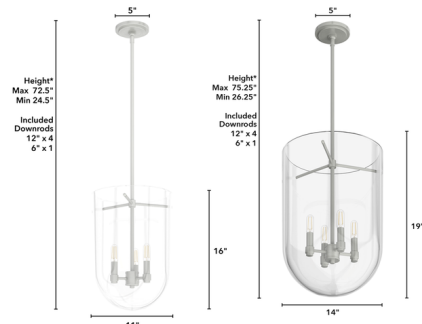

Description

The Sacha Pendant combines clean lines with a candlestick cluster and cloche-shaped glass shade, offering a modern take on classic elements. Perfect for foyers and dining rooms, the Sacha works well with a range of design styles from traditional to contemporary.

Shown in brushed nickel / clear

*Height is ceiling to bottom of fixture

Specifications

COLOR Clear
BODY FINISH Brushed Nickel
WATTAGE 180W
DIMMER Standard 120V
DIMENSIONS 11"W x 16"H
BULB NOT INCLUDED 3 x T6/Candelabra (E12)/60W/120V Incandescent
OTHER BULB OPTIONS 3 x T6/Candelabra (E12)/120V LED