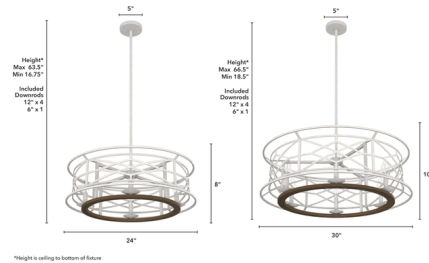

### Specifications

COLOR	N/A
BODY FINISH	Distressed White / Chestnut
WATTAGE	240W
DIMMER	Standard 120V
DIMENSIONS	24"W x 8"H
BULB NOT INCLUDED	4 x B10/Candelabra (E12)/60W/120V Incandescent
OTHER BULB OPTIONS	4 x B10/Candelabra (E12)/120V LED