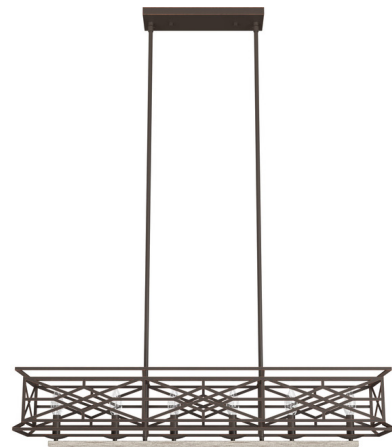

Lightology

lightology.com
866-954-4489
04-25-26

Project: _____
 Company: _____
 Location: _____ Fixture Type: _____
 SPEC #: **HUN1112307**
 Approved On: _____ Approved By: _____

Langwood Linear Chandelier By Hunter Fan

Description

The Langwood Linear Chandelier draws inspiration from Chippendale furniture and Rococo designs, its latticework frame and intricate welding adding a sense of refinement to your space. Suspend it over a rectangular dining table or in a kitchen for an elegant look.

Specifications

COLOR	N/A
BODY FINISH	Onyx Bengal / Barnwood
WATTAGE	360W
DIMMER	Standard 120V
DIMENSIONS	40.25"L x 10"W x 8.25"H
BULB NOT INCLUDED	6 x B10/Candelabra (E12)/60W/120V Incandescent
OTHER BULB OPTIONS	6 x B10/Candelabra (E12)/120V LED

Shown in onyx bengal / barnwood

CLICK TO VIEW PRODUCT

Notes: