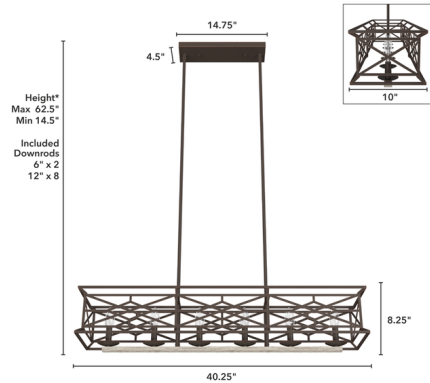

Shown in onyx bengal / barnwood

CLICK TO VIEW PRODUCT

Notes: