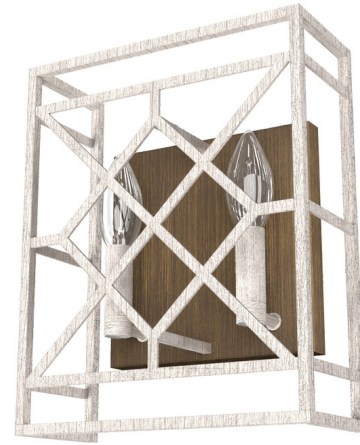

Lightology

lightology.com
866-954-4489
04-25-26

Project: _____
Company: _____
Location: _____ Fixture Type: _____
SPEC #: **HUN1112310**
Approved On: _____ Approved By: _____

Langwood Wall Sconce By Hunter Fan

Description

With its elegant latticework frame, the Langwood Wall Sconce introduces dimension and classic style to your bedroom, hallway, or bathroom.

Shown in distressed white / chestnut

Backplate:
Height: A Width: B
Fixture:
Overall Height: C Overall Width: D

Specifications

COLOR	N/A
BODY FINISH	Distressed White / Chestnut
WATTAGE	120W
DIMMER	Standard 120V
DIMENSIONS	9.5"W x 12"H x 4"D
BULB NOT INCLUDED	2 x B10/Candelabra (E12)/60W/120V Incandescent
OTHER BULB OPTIONS	2 x B10/Candelabra (E12)/120V LED

CLICK TO VIEW PRODUCT

Notes: