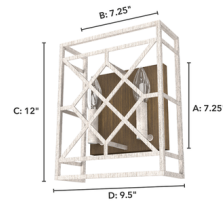

Shown in distressed white / chestnut

Backplate:
Height: A Width: B
Fixture:
Overall Height: C Overall Width: D

Specifications

COLOR	N/A
BODY FINISH	Distressed White / Chestnut
WATTAGE	120W
DIMMER	Standard 120V
DIMENSIONS	9.5"W x 12"H x 4"D
BULB NOT INCLUDED	2 x B10/Candelabra (E12)/60W/120V Incandescent
OTHER BULB OPTIONS	2 x B10/Candelabra (E12)/120V LED