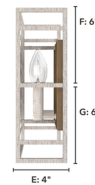

Lightology

lightology.com
866-954-4489
04-25-26

Project: _____
Company: _____
Location: _____ Fixture Type: _____
SPEC #: **HUN1112310**
Approved On: _____ Approved By: _____

Langwood Wall Sconce By Hunter Fan

Description

With its elegant latticework frame, the Langwood Wall Sconce introduces dimension and classic style to your bedroom, hallway, or bathroom.

Backplate:
Height: A Width: B
Fixture:
Overall Height: C Overall Width: D

Specifications

COLOR	N/A
BODY FINISH	Distressed White / Chestnut
WATTAGE	120W
DIMMER	Standard 120V
DIMENSIONS	9.5"W x 12"H x 4"D
BULB NOT INCLUDED	2 x B10/Candelabra (E12)/60W/120V Incandescent
OTHER BULB OPTIONS	2 x B10/Candelabra (E12)/120V LED

CLICK TO VIEW PRODUCT

Notes: