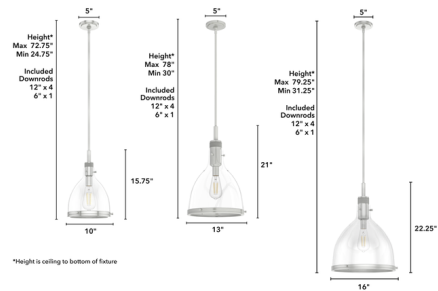

Description

Knurling and prominent screws give the Van Nuys Pendant an industrial feel, while its metallic finish and trim on the glass add a touch of glam. This versatile light works well in many spaces and design settings from luxe industrial to transitional.

Shown in brushed nickel / clear

Specifications

COLOR Clear
BODY FINISH Brushed Nickel
WATTAGE 60W
DIMMER Standard 120V
DIMENSIONS 10"W x 15.75"H
BULB NOT INCLUDED 1 x Edison ST-Shape/Medium (E26)/60W/120V Incandescent
OTHER BULB OPTIONS 1 x Edison ST-Shape/Medium (E26)/120V LED