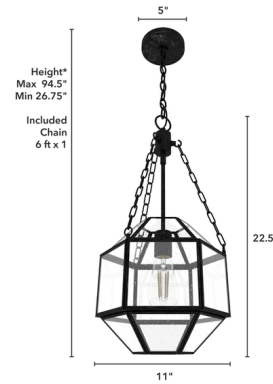

Lightology

lightology.com
866-954-4489
04-24-26

Project: _____

Company: _____

Location: _____ Fixture Type: _____

SPEC #: **HUN1112321**

Approved On: _____ Approved By: _____

Indria 11 Inch Pendant By Hunter Fan

Description

The Indria 11 Inch Pendant combines a multi-faceted design with seeded glass panels and chain suspension for a timeless look, complementing traditional and modern spaces alike.

Shown in rustic iron / clear seeded

Specifications

COLOR	Clear Seeded
BODY FINISH	Rustic Iron
WATTAGE	60W
DIMMER	Standard 120V
DIMENSIONS	11"W x 22.5"H x 11"D
BULB NOT INCLUDED	1 x Edison ST-Shape/Medium (E26)/60W/120V Incandescent
OTHER BULB OPTIONS	1 x Edison ST-Shape/Medium (E26)/120V LED