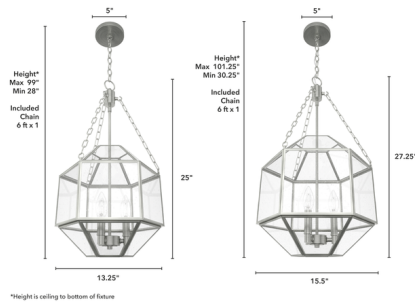

Description

The Indria Pendant combines a multi-faceted design with seeded glass panels and chain suspension for a timeless look, complementing traditional and modern spaces alike. Note: The Rust Iron finish is only available in 15.5 inch size.

Shown in brushed nickel / clear seeded

Specifications

COLOR	Clear Seeded
BODY FINISH	Brushed Nickel
WATTAGE	180W
DIMMER	Standard 120V
DIMENSIONS	13.25"W x 25"H x 13.25"D
BULB NOT INCLUDED	3 x B10/Candelabra (E12)/60W/120V Incandescent
OTHER BULB OPTIONS	3 x B10/Candelabra (E12)/120V LED