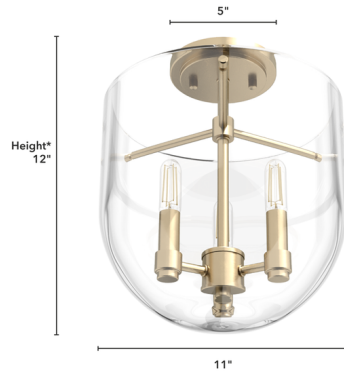

## Sacha Semi Flush Ceiling Light By Hunter Fan

### Description

The Sacha Semi Flush Ceiling Light combines clean lines with a candlestick cluster and cloche-shaped glass shade, offering a modern take on classic elements. Perfect for entryways and living rooms, the Sacha works well with a range of design styles from traditional to contemporary.

Shown in alturas gold / clear

\*Height is ceiling to bottom of fixture

### Specifications

COLOR	Clear
BODY FINISH	Alturas Gold
WATTAGE	180W
DIMMER	Standard 120V
DIMENSIONS	11"W x 12"H
BULB NOT INCLUDED	3 x T6/Candelabra (E12)/60W/120V Incandescent
OTHER BULB OPTIONS	3 x T6/Candelabra (E12)/120V LED