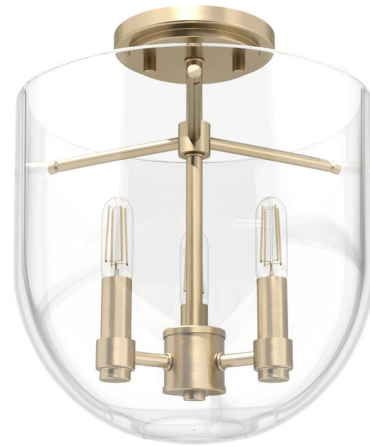

## Sacha Semi Flush Ceiling Light By Hunter Fan

### Description

The Sacha Semi Flush Ceiling Light combines clean lines with a candlestick cluster and cloche-shaped glass shade, offering a modern take on classic elements. Perfect for entryways and living rooms, the Sacha works well with a range of design styles from traditional to contemporary.

Shown in alturas gold / clear

\*Height is ceiling to bottom of fixture

### Specifications

COLOR	Clear
BODY FINISH	Alturas Gold
WATTAGE	180W
DIMMER	Standard 120V
DIMENSIONS	11"W x 12"H
BULB NOT INCLUDED	3 x T6/Candelabra (E12)/60W/120V Incandescent
OTHER BULB OPTIONS	3 x T6/Candelabra (E12)/120V LED