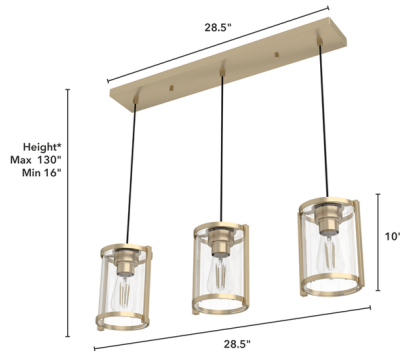

Lightology

lightology.com
866-954-4489
06-30-26

Project: _____

Company: _____

Location: _____ Fixture Type: _____

SPEC #: **HUN1112337**

Approved On: _____ Approved By: _____

Astwood Linear Pendant By Hunter Fan

Description

The simple, rounded cage design of the Astwood Linear Pendant features subtle Art Deco detailing and timeless finishes. Vary the heights of each light to create your own unique look. This stylish pendant is perfect over a dining table or kitchen island.

Shown in alturas gold / clear

*Height is ceiling to bottom of fixture

Specifications

COLOR Clear
BODY FINISH Alturas Gold
WATTAGE 180W
DIMMER Standard 120V
DIMENSIONS 28.5"L x 10"H
BULB NOT INCLUDED 3 x Edison ST-Shape/Medium (E26)/60W/120V Incandescent
OTHER BULB OPTIONS 3 x Edison ST-Shape/Medium (E26)/120V LED