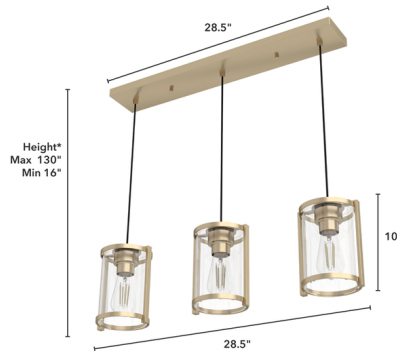

By Hunter Fan

Description

The simple, rounded cage design of the Astwood Linear Pendant features subtle Art Deco detailing and timeless finishes. Vary the heights of each light to create your own unique look. This stylish pendant is perfect over a dining table or kitchen island.

Shown in alturas gold / clear

*Height is ceiling to bottom of fixture

Specifications

COLOR Clear
BODY FINISH Alturas Gold
WATTAGE 180W
DIMMER Standard 120V
DIMENSIONS 28.5"L x 10"H
BULB NOT INCLUDED 3 x Edison ST-Shape/Medium (E26)/60W/120V Incandescent
OTHER BULB OPTIONS 3 x Edison ST-Shape/Medium (E26)/120V LED