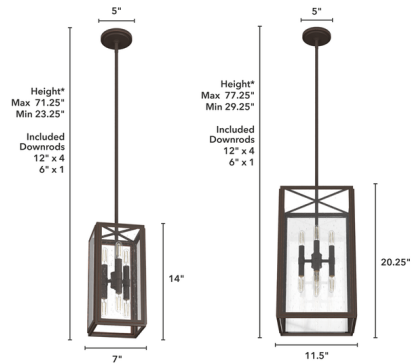

Description

Pairing a clean, contemporary frame with classic-style clear seeded glass panels, the Felipe Pendant carries a charming, casual feel that is at home in any setting from urban lofts to modern farmhouse spaces.

Shown in onyx bengal / clear seeded

*Height is ceiling to bottom of fixture

Specifications

COLOR	Clear Seeded
BODY FINISH	Onyx Bengal
WATTAGE	360W
DIMMER	Standard 120V
DIMENSIONS	7"W x 14"H
BULB NOT INCLUDED	6 x T6/Candelabra (E12)/60W/120V Incandescent
OTHER BULB OPTIONS	6 x T6/Candelabra (E12)/120V LED