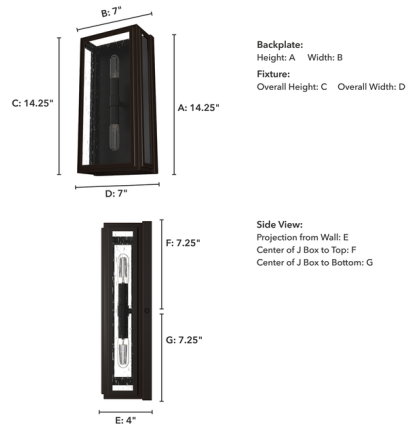

Description

Pairing a clean, contemporary frame with classic-style clear seeded glass panels, the Felipe Wall Sconce carries a charming, casual feel that is at home in any setting from urban lofts to modern farmhouse spaces.

Shown in onyx bengal / clear seeded

Specifications

COLOR Clear Seeded
 BODY FINISH Onyx Bengal
 WATTAGE 120W
 DIMMER Standard 120V
 DIMENSIONS 7"W x 14.25"H x 4"D
 BULB NOT INCLUDED 2 x T6/Candelabra (E12)/60W/120V Incandescent
 OTHER BULB OPTIONS 2 x T6/Candelabra (E12)/120V LED