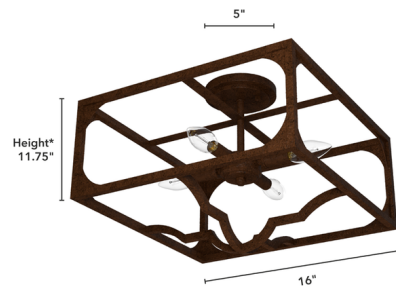

## Highland Hill Semi Flush Ceiling Light By Hunter Fan

### Description

The Highland Hill Semi Flush Ceiling Light captures the timeless elegance of neoclassical design, featuring an open frame and subtle metal scrollwork that elevate your space.

Shown in textured rust

\*Height is ceiling to bottom of fixture

### Specifications

COLOR	N/A
BODY FINISH	Textured Rust
WATTAGE	240W
DIMMER	Standard 120V
DIMENSIONS	16"W x 11.75"H x 16"D
BULB NOT INCLUDED	4 x B10/Candelabra (E12)/60W/120V Incandescent
OTHER BULB OPTIONS	4 x B10/Candelabra (E12)/120V LED