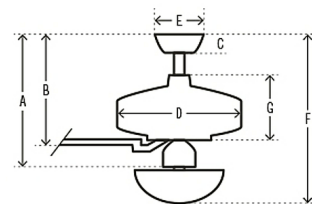

Specifications

BLADE COLOR Fresh White
 BODY FINISH Fresh White
 WATTAGE 18W
 DIMMER Included
 DIMENSIONS 52"W x 16.04"H
 BULB INCLUDED 2 x A19/Medium (E26)/9W/120V LED
 COUNTRY OF ORIGIN China

Technical Information

LAMP LIFE 25000 hours
 COLOR RENDERING 80 CRI
 LAMP COLOR 3000K
 LUMENS/WATT 177.78
 LUMINOUS FLUX 1600 lumens

Shown in fresh white / fresh white

A 16.04 in (Low 15.04 in Angled 49.06 in)
 B 11.47 in (Low 10.47 in Angled 44.47 in)
 C 2.75 in
 D 10.58 in
 E 6.49 in
 F 16.04 in (Low 15.04 in Angled 49.04 in)
 G 7 in