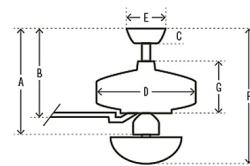

44" Fan

52" Fan

- A (Low 13.33 in)
- B (Low 8.29 in)
- C 1.89 in
- D 9.84 in
- E 6.74 in
- F 13.33 in (Low 13.33 in)
- G 9.63 in