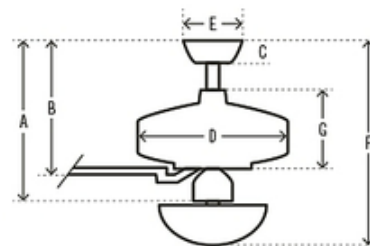

BRAND

Hunter Fan

DESCRIPTION

The Lilliana Ceiling Fan with Light features curved asymmetrical blades that add a subtle twist to the simple design. Its low profile is ideal for small indoor spaces such as home offices, laundry rooms, and bedrooms. Its quiet 3-speed WhisperWind motor with SureSpeed Guarantee delivers a comfortable breeze with high air velocity for fast cooling, and its energy-efficient LED light provides ambient illumination. Pull chains are used to turn the fan on/off, control speed, and turn the light on/off. Fan direction can be reversed using a switch in the fan. Optional accessories are sold separately. Note: The Matte Black finish is only available for the 44 inch diameter fan.

Shown in: Brushed Nickel / Matte Nickel

SHADE COLOR	Matte Nickel
BODY FINISH	Brushed Nickel
WATTAGE	16W
DIMMER	N/A
DIMENSIONS	44"W x 13.43"H
BULB INCLUDED	
LAMP	2 x A15/Medium (E26)/8W/120V LED

Technical Information

LUMINOUS FLUX	1600 lumens
LUMENS/WATT	200.00
LAMP COLOR	3000K
COLOR RENDERING	80 CRI

SPEC # HUN1112413

44" Fan

- A (Low 13.43 in)
- B (Low 8.38 in)
- C 1.89 in
- D 9.84 in
- E 6.74 in
- F (Low 13.43 in)
- G

52" Fan

- A (Low 13.33 in)
- B (Low 8.29 in)
- C 1.89 in
- D 9.84 in
- E 6.74 in
- F 13.33 in (Low 13.33 in)
- G 9.63 in

COMPANY

PROJECT

FIXTURE TYPE

APPROVED BY

DATE