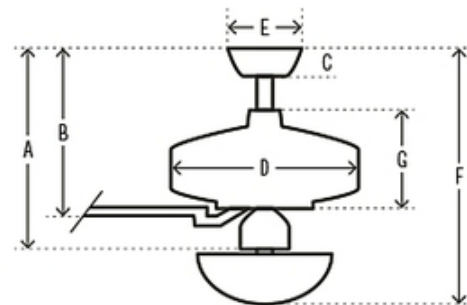

Shown in: Noble Bronze / Premier Bronze

SHADE COLOR	Premier Bronze
BODY FINISH	Noble Bronze
WATTAGE	14.1W
DIMMER	Standard 120V
DIMENSIONS	52"W x 19.17"H
BULB INCLUDED	
LAMP	3 x Edison/Medium (E26)/4.7W/120V LED

Technical Information

LUMINOUS FLUX	1410 lumens
LUMENS/WATT	300.00
LAMP COLOR	3000K
COLOR RENDERING	80 CRI

SPEC # HUN1112426

- A 19.17 in (Low 17.1 in Angled 51.17 in)
- B 10.87 in (Low 8.87 in Angled 42.87 in)
- C 2.75 in
- D 12.07 in
- E 6.49 in
- F 19.17 in (Low 17.17 in Angled 51.17 in)
- G 4.59 in